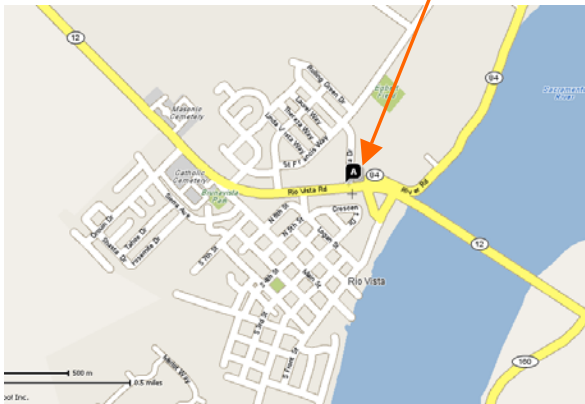

Ride meeting locations

Rides heading North via I-80: meet in the Raley's parking lot located at 3330 N. Texas Street, Fairfield CA.

Rides heading East via Hwy 12: meet at the Chevron / McDonalds parking lot located at 300 State Hwy 12, Rio Vista, CA.

Rides heading South via Hwy 680: meet at the Shell station located at 5990 E. 2nd St, Benicia CA.