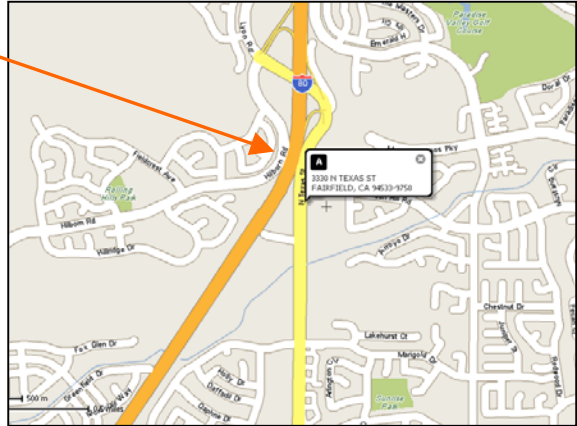

Ride meeting locations

Rides heading North via I-80: meet in the Raley's parking lot located at 3330 N. Texas Street, Fairfield CA.

Rides heading East via Hwy 12: meet at the Chevron / McDonalds parking lot located at 300 State Hwy 12, Rio Vista, CA.

Rides heading South via Hwy 680: meet at the Shell station located at 5990 E. 2nd St, Benicia CA.